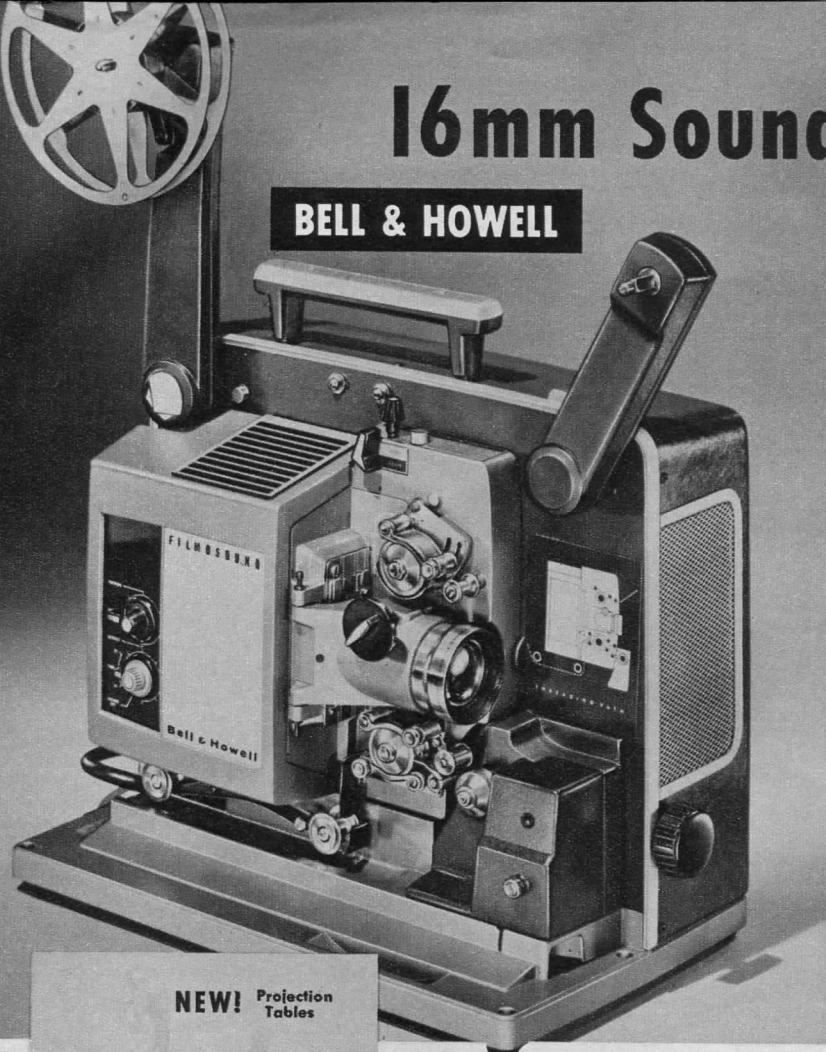

Takes up to 2000 ft. of 16mm Film, Sound or Silent. Folding gear-driven reel arms. Direct, positive gear drive. Silent nylon-coated steel gears. Wear-resistant stellite 3-tooth shuttle won't wear or damage film. Runs at either 18 or 24 FPS. Factory-sealed lubrication. Single knob controls projector, forward or reverse. Fast rewind—no reels or belts to shift.

Extra-Bright 1000-Watt Tru-Focus Lamp, easily replaced with 750 or 1200-watt lamps. Fast f/1.6 Super Proval 2-in. lens (others available). Precise rack-and-pinion focusing knob. Both main and exciter lamps changed by quick-release ejection levers. Lens housing swings open for easy cleaning of film gate.

Quality 4-Watt Amplifier with Printed Circuit. Volume and tone controls. External speaker outlet. 4 x 6-in. speaker built into projector carrying case. 500-watt room light outlet. Illuminated control panel. Lightweight alloy magnesium frame—gray fiber glass housing. Actual weight about 29 lbs. For use on 105-129 volts 60-cycle AC. *Includes:* one 400-ft. take-up reel, 1000-watt ASA-type CTS lamp.

67 HP 842 F—B & H 535. *Prepaid.* $24 a Mo. . . . . Cash $480.00

67 HP 843 F—B & H 535Y. As above but with Filmovara Zoom lens. *Prepaid.* $26 a Mo. . . . . Cash $517.00

67 HP 844—B & H Ext. Speaker with 50-ft. cord. *Ppd.* 75.00

NOTE: Projectors above Not Mailable—State Truck or Express. Sent Prepaid from factory near Chicago—allow extra time.

NEW! Projection Tables

Only
$35⁹⁵
Cash