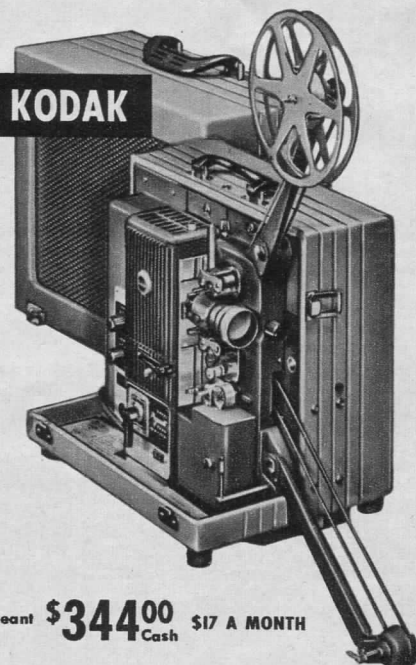

Pageant $344⁰⁰ Cash $17 A MONTH

Eastman Kodak 8K5 Pageant . . . for all 16mm sound and silent movies. Can accept up to 2000 ft. film.

Brilliant 750-watt Illumination (will accept 1000-watt bulb too). Fast f/1.6 2-in. lens. Rotary switch controls operation. Permanently lubricated. Tungsten carbide pull-down.

Powerful 8-watt Amplifier. Inputs for microphone or phonograph (not included). 9-in. speaker housed in lift-off projector carrying case. 25-ft. cord. Use on 110-120 volts AC only 60 cycles.

Ready to use. Includes: one 1600-ft. reel, ASA-BTD exciter lamp, and 750-watt ASA-DDB lamp. Ship. wt. 35 lbs. *Not Mailable—State Truck or Express.* Sent from Chicago—pay shipping charges only from Wards Mail Order House nearest you, allow extra time.

67 H 810 RT—Ship. wt. 35 lbs. $17 a Mo. Cash **$344.00**
67 H 3150 T—EXCITER BULB FOR 8K5. Ship. wt. 4 oz. $1.10