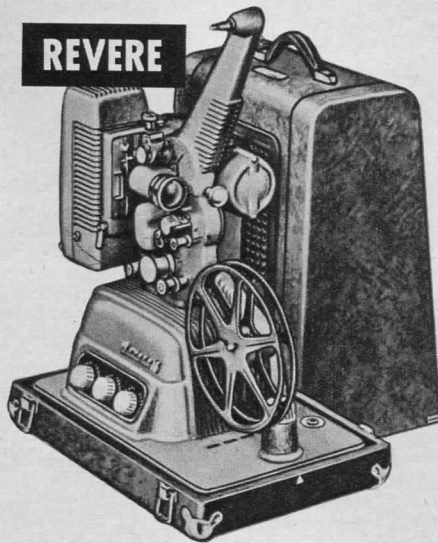

Wilson Movie-Mover. All Steel welded construction—for heavy gear. Solid, vibration-free. 20-ft. power cord, 2 outlets. Roomy 18 x 24-in. shelves. Top recessed for non-spill use—1/4-in. foam rubber blanket.

Fully Assembled. Stands 42 in. high. Big 4-in. no-mar rubber-wheel casters lock with toe-tap brakes. Baked-on enamel sandalwood finish. *Shipped Prepaid.*

67 HP 848 F—$5 a Mo., Cash **$35.95**
67 HP 849 F—Same as above but notched front for low take-up reel projectors. **$35.95**
Not Mailable—State Truck or Express. From Chi. factory. Allow time.

REVERE

$259⁰⁰ Cash $13.50 A MONTH

Revere SP16 . . . for All 16mm sound or silent movies. Big in sound and sight . . . compact and light as many 8mm projectors. One of the neatest, nicest models available—small, lightweight—exceptionally economical.

Brilliant 750-watt Illumination. Fast f/1.6 2-in. lens. Takes 16mm reels up to 1600 ft. Positive motor-driven automatic rewind. Extremely easy manual threading. Softly illuminated control panel. Instant tilt control.

Universal AC/DC Operation at 110-120 Volts. High-fidelity 5-watt amplifier. Full-range tone control permits perfect sound control. Inputs for phonograph and microphone let you add vocal commentary, background music if desired (order mike, other accessories extra).

Concert-tone 6-in. Speaker Chamber serves as carrying case for projector. *Includes:* cord, two 400-ft. reels, 1600-ft. extension arm, and 750-watt ASA-type DDB bulb. From Chicago. *Not Mailable. State Truck or Express.*

67 H 815 RT—Wt. 42 lbs. $13.50 a Mo. . . . . Cash $259.00

KODAK