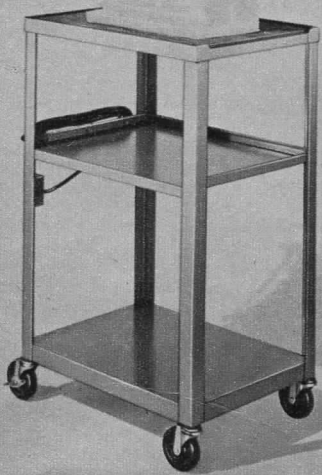

Quality 4-Watt Amplifier with Printed Circuit. Volume and tone controls. External speaker outlet. 4 x 6-in. speaker built into projector carrying case. 500-watt room light outlet. Illuminated control panel. Lightweight alloy magnesium frame—gray fiber glass housing. Actual weight about 29 lbs. For use on 105-129 volts 60-cycle AC. *Includes:* one 400-ft. take-up reel, 1000-watt ASA-type CTS lamp.

67 HP 842 F—B & H 535. *Prepaid.* \$24 a Mo. Cash \$480.00

67 HP 843 F—B & H 535Y. As above but with Filmovara Zoom lens. *Prepaid.* \$26 a Mo. Cash \$517.00

67 HP 844—B & H Ext. Speaker with 50-ft. cord. *Ppd.* 75.00

NOTE: Projectors above Not Mailable—State Truck or Express. Sent Prepaid from factory near Chicago—allow extra time.

NEW! Projection Tables

Only
\$35⁹⁵
Cash

Wilson Movie-Mover. All Steel welded construction—for heavy gear. Solid, vibration-free. 20-ft. power cord, 2 outlets. Roomy 18 x 24-in. shelves. Top recessed for non-spill use—1/4-in. foam rubber blanket.

Fully Assembled. Stands 42 in. high. Big 4-in. no-mar rubber-wheel casters lock with toe-tap brakes. Baked-on enamel sandalwood finish. *Shipped Prepaid.*

67 HP 848 F—\$5 a Mo., Cash **\$35.95**
67 HP 849 F—Same as above but notched front for low take-up reel projectors. **\$35.95**
Not Mailable—State Truck or Express. From Chi. factory. Allow time.